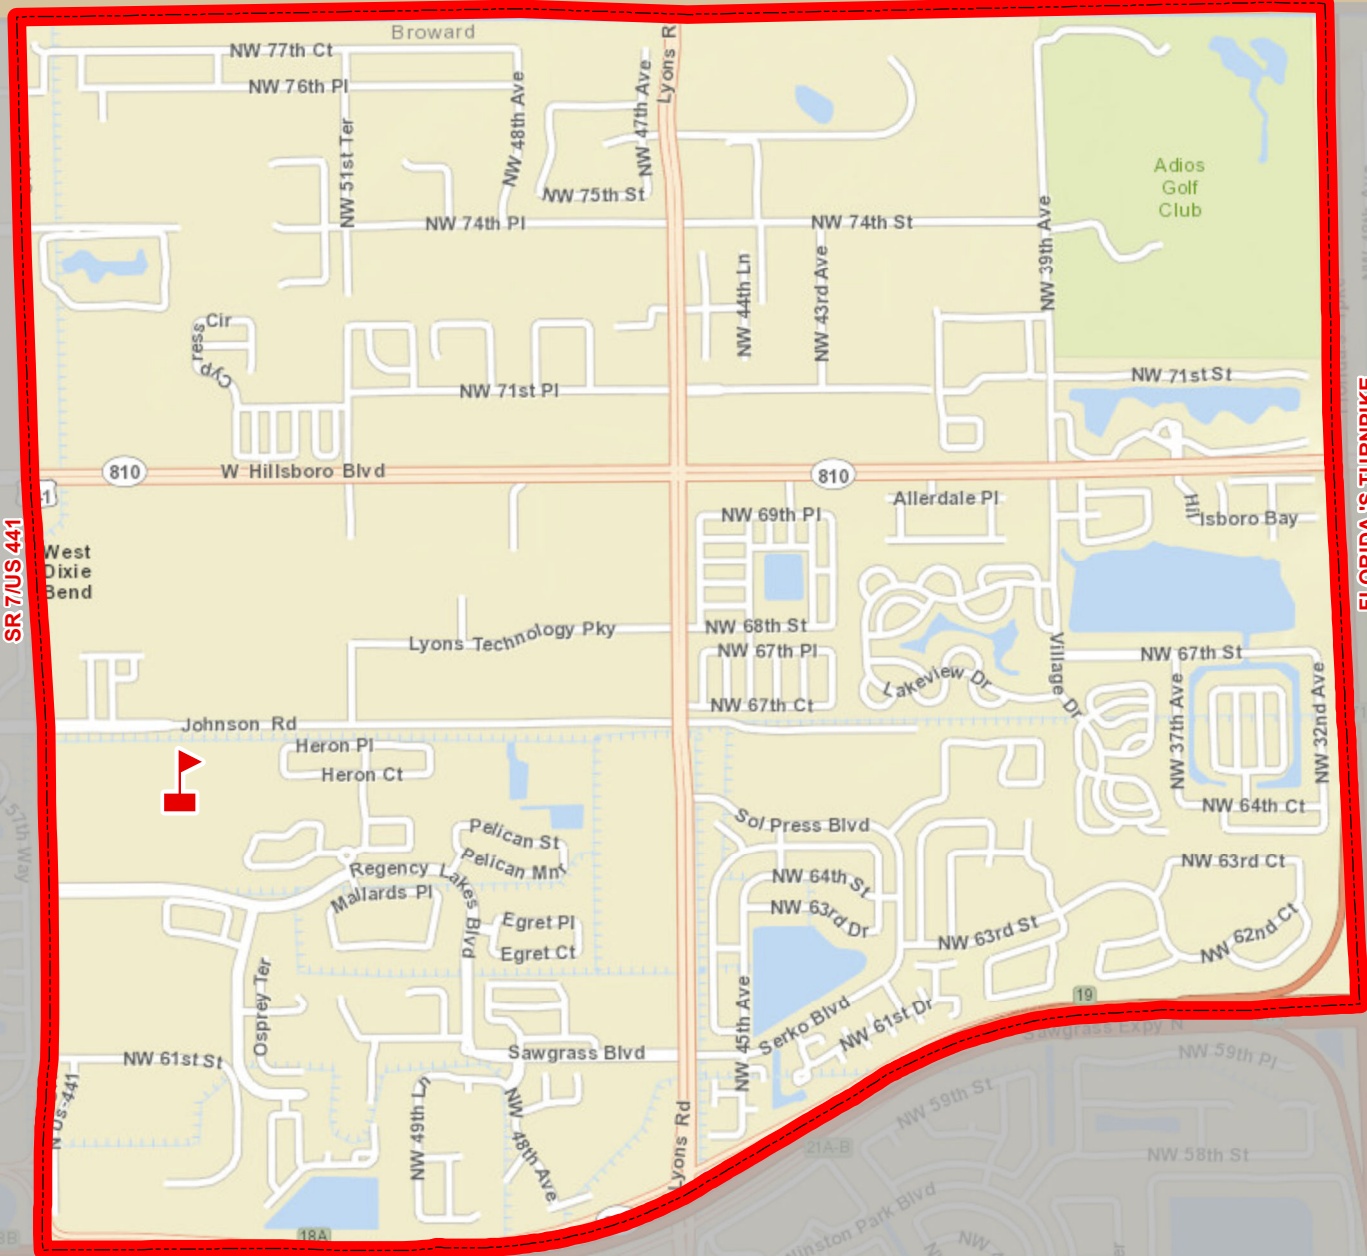

TRADEWINDS ELEMENTARY SCHOOL

5400 JOHNSON ROAD
COCONUT CREEK, FLORIDA 33073
754-322-8700

BROWARD/ PALM BEACH COUNTY LINE

SR 7/US 441

FLORIDA'S TURNPIKE

TRADEWINDS

SAWGRASS EXPY

Service Layer Credits: Sources: Esri, DeLorme, NAVTEQ, USGS, Intermap, iPC, NRCAN, Esri Japan, METI, Esri China (Hong Kong), Esri (Thailand), TomTom, 2013

THIS MAP IS FOR CONCEPTUAL PURPOSES ONLY AND SHOULD NOT BE USED FOR LEGAL BOUNDARY DETERMINATIONS